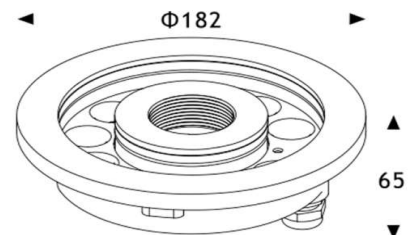

Dia=182mm  
H=65mm

**Frame**

Aluminum die cast

**Color Tempertaure**

3000K

**Power**

24W

**Total Luminous Flux**

Recessed

**Optics**

Clear glass

**Dimming**

NON-Dimmable

**Operating Voltage**

DC24V

**Standard Lifetime**

L70 minimum at 50,000  
burning hours

**Dimension diagram**

**Remarks:-**

Address: Plot #7 Saroorpur-Nangla Industrial Area,Ballabgarh-Sohna Road,Faridabad-121005

Email: info@sovitron.com